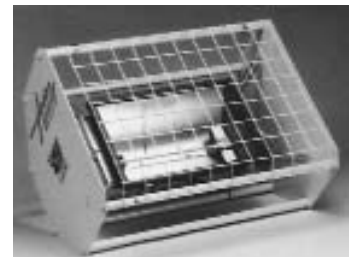

B15—'THE GREAT ONE.' 1500 watts (30,000 lumens) of light from standard 120 VAC power source. Unique to the industry, yet all standard Attiv patented features. Jiffy hanger included plus 6' of weather proof cord and molded three pin plug.