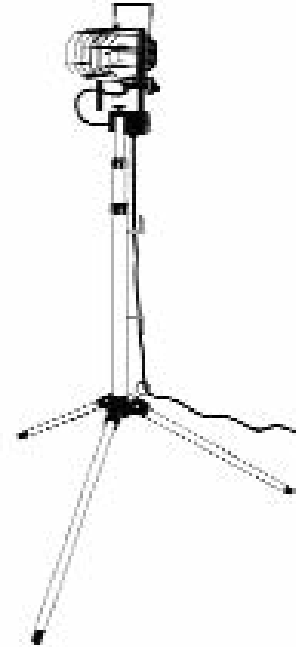

*Cap and Connector rated 15A

**red, white and blue

07775

07776

07777

Temporary Lighting Luma-Site™

When you need them, you will be glad to know that all Coleman Cable's Portable Luma-Site lights feature sturdy tri-pod footing*, pivoting heads that allow you to direct the 500 watts of "Instant-On" light in any direction, and a telescoping post* that extends up to 7 feet. When the job is done, you will be glad that they feature a convenient on/off power switch, are easily transported from site-to-site, and are completely collapsible for easy storage.

*Except for 07775

Features

- ▶ UL Listed
- ▶ 500 Watts of "Instant-On" light
- ▶ Wire guards protect lens and bulb
- ▶ 1/3 brighter than standard incandescent lighting
- ▶ 8-foot grounded cord with molded male plug
- ▶ Heavy duty powder coated casting
- ▶ Telescoping post—reaches height of 7 feet
- ▶ Pivoting head—allows you to direct the light beam
- ▶ Tri-pod base for sturdy footing—collapses for storage
- ▶ Collapsible—easy to transport from site-to-site