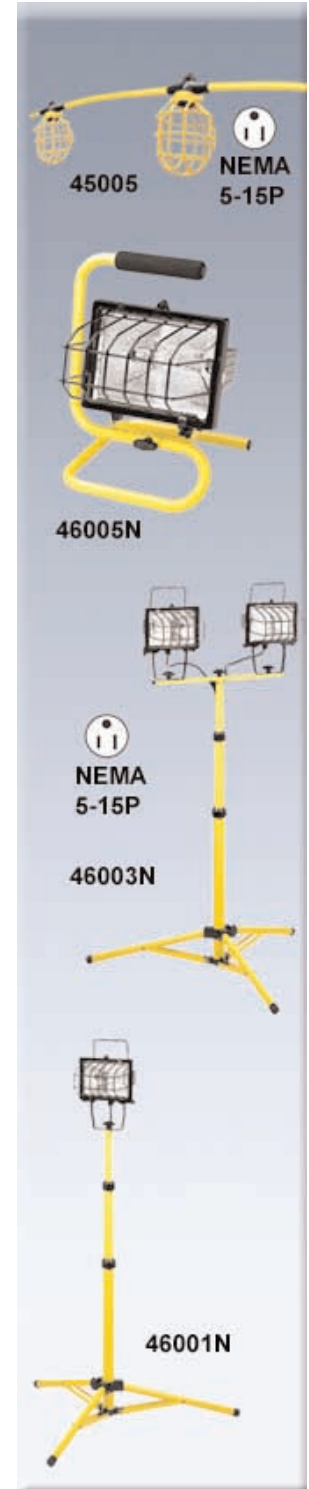

String-O-Light Replacement Cages

Available in plastic and metal.

ITEM NO.	GA/COND	LENGTH (FT)	125V RATING	PACK	WEIGHT (LBS)	UPC CODE 0-4482-
45405RCP	-	-	-	20	5	42825-5
45405RCM	-	-	-	20	7	42826-2

Rough Service Incandescent Light Bulb

75 watt, indoor/outdoor light bulb for use with String-O-Lights.

ITEM NO.	WATTAGE	VOLT RATING	PACK	WEIGHT (LBS)	UPC CODE 0-4482-
45475	75	120	12	12	42823-1

Halogen Quartz Portable Light with Tripod

The 500 watt bulbs in these quartz lights are 33% brighter than incandescent bulbs. Each bulb cage has an instant On/Off switch, directional pivot base and 8 ft. grounded cord and plug. Telescoping tripod will extend up to 7 ft. Collapsible for easy storage.

ITEM NO.	NO. OF BULBS	TOTAL WATTAGE	PACK	WEIGHT (LBS)	UPC CODE 0-4482-
46001N	1	500	2	16	42830-9
46003N	2	1000	2	19	42832-3

Halogen Quartz Portable Light

Quartz light with 500 watt bulb. Bulb cage has an instant On/Off switch and magnetic base for mounting to metal surfaces, 8 ft. grounded cord and plug.

ITEM NO.	NO. OF BULBS	TOTAL WATTAGE	PACK	WEIGHT (LBS)	UPC CODE 0-4482-
46005N	1	500	6	6	42834-7

Halogen Light Bulb

500 watt bulb for use with Halogen Portable Lights.

ITEM NO.	WATTAGE	VOLT RATING	PACK	WEIGHT (LBS)	UPC CODE 0-4482-
46020B	500	-	20	24	42839-2