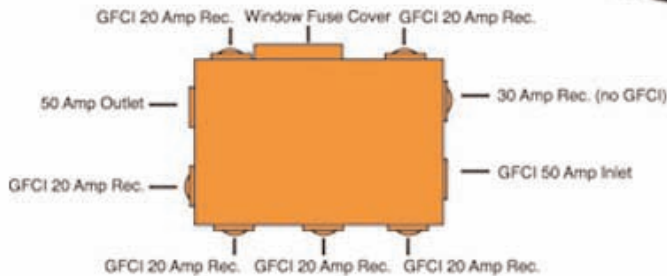

U.S. Wire & Cable Corporation

Temporary Power Boxes

U.S. Wire & Cable's™ Temporary Power Box is designed to offer power to virtually any large-scale outdoor event, such as: construction sites, carnivals and fairs, convention centers...etc. Temporary Power Box Cords are made from the highest quality STW wire. This jacketing is resistant to water, weather and abrasion. They have a heavy duty 125/250V 50 Amp plug and connector.

- Six (6) GFCI Protected 20 Amp Receptacles
- 30 Amp Receptacle for Special Needs
- Circuit Breaker Protection for All Outlets
- High Visibility Safety, Neon Orange Color

APPLICATIONS:
Construction Sites
Convention Centers
Stadiums
Party Rentals

Temporary Power Box & Cords

UL listed. Provides outdoor power, even in wet and damp locations.

ITEM NO.	GA/COND	LENGTH (FT)	125V RATING	PACK	WEIGHT (LBS)	UPC CODE 0-4482-
TPB-376	-	-	50A	1	30	42842-2
TPC-0050	6/3, 8/1	50	50A	1	40	42840-8
TPC-0100	6/3, 8/1	100	50A	1	80	42841-5

The 50 Amp inlets and outlets are recessed for additional safety. They also feature weatherproof covers.