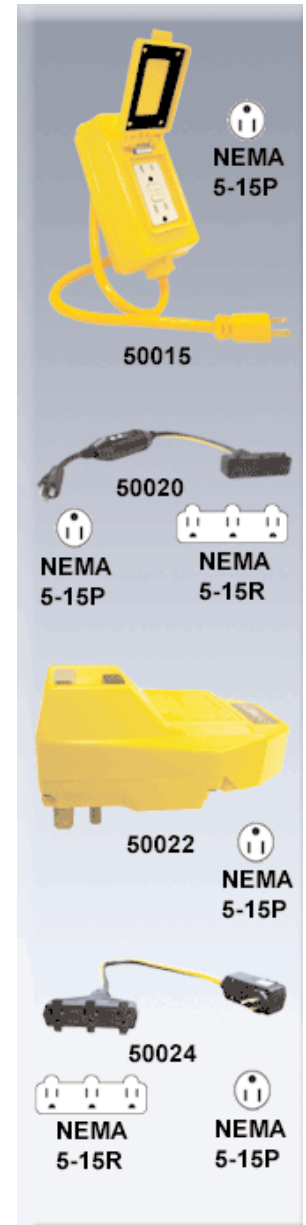

Handy, compact unit with double outlets for indoor/outdoor use. Hi-impact plastic case with spring hinged cover, SJTW wire type. Unit has both reset and manual test buttons.

ITEM NO.	GA/COND	LENGTH (FT)	125V RATING	PACK	WEIGHT (LBS)	UPC CODE 0-4482-
50015	12/3	6	15A	6	6	42696-1
50017	12/3	6	15A	2	16	42697-8

*Item number 50017 is the same as 50015 but with 4 outlets instead of 2.

Waterproof In-Line GFCI to POW-R-Block™

Permanently molded triple outlet Pow-R-Block with in-line GFCI unit. Unit has both reset and manual test buttons. For indoor or outdoor use, SJTW wire type.

ITEM NO.	GA/COND	LENGTH (FT)	125V RATING	PACK	WEIGHT (LBS)	UPC CODE 0-4482-
50020	12/3	2	15A	6	6	42698-5

Attachable D.I.Y. GFCI Rainproof Plug

Do-it-yourself GFCI plug can be attached to any power tool or cord set, up to 12/3 wire, to make it meet OSHA specs for GFCI protection. Special sealant included to create rainproof connection.

ITEM NO.	GA/COND	LENGTH (FT)	125V RATING	PACK	WEIGHT (LBS)	UPC CODE 0-4482-
50022	-	-	15A	10	7	42720-3

Temp-Flex-35™ Triple Outlet Pow-R-Block™ with GFCI Plug

Temp-Flex low temperature SJTW, yellow cord with a permanently molded Pow-R-Block outlet at one end and a GFCI plug at the other. Plug has both reset and manual test buttons and is rainproof.

ITEM NO.	GA/COND	LENGTH (FT)	125V RATING	PACK	WEIGHT (LBS)	UPC CODE 0-4482-
50024	12/3	2	15A	12	12	42724-1
50026	12/3	50	15A	2	16	42726-5
50028	12/3	100	15A	2	30	42728-9