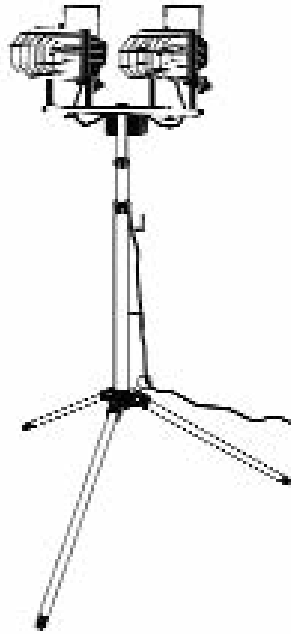

*Cap and Connector rated 15A

**red, white and blue

07775

07776

07777

Temporary Lighting Luma-Site™

When you need them, you will be glad to know that all Coleman Cable's Portable Luma-Site lights feature sturdy tri-pod footing*, pivoting heads that allow you to direct the 500 watts of "Instant-On" light in any direction, and a telescoping post* that extends up to 7 feet. When the job is done, you will be glad that they feature a convenient on/off power switch, are easily transported from site-to-site, and are completely collapsible for easy storage.